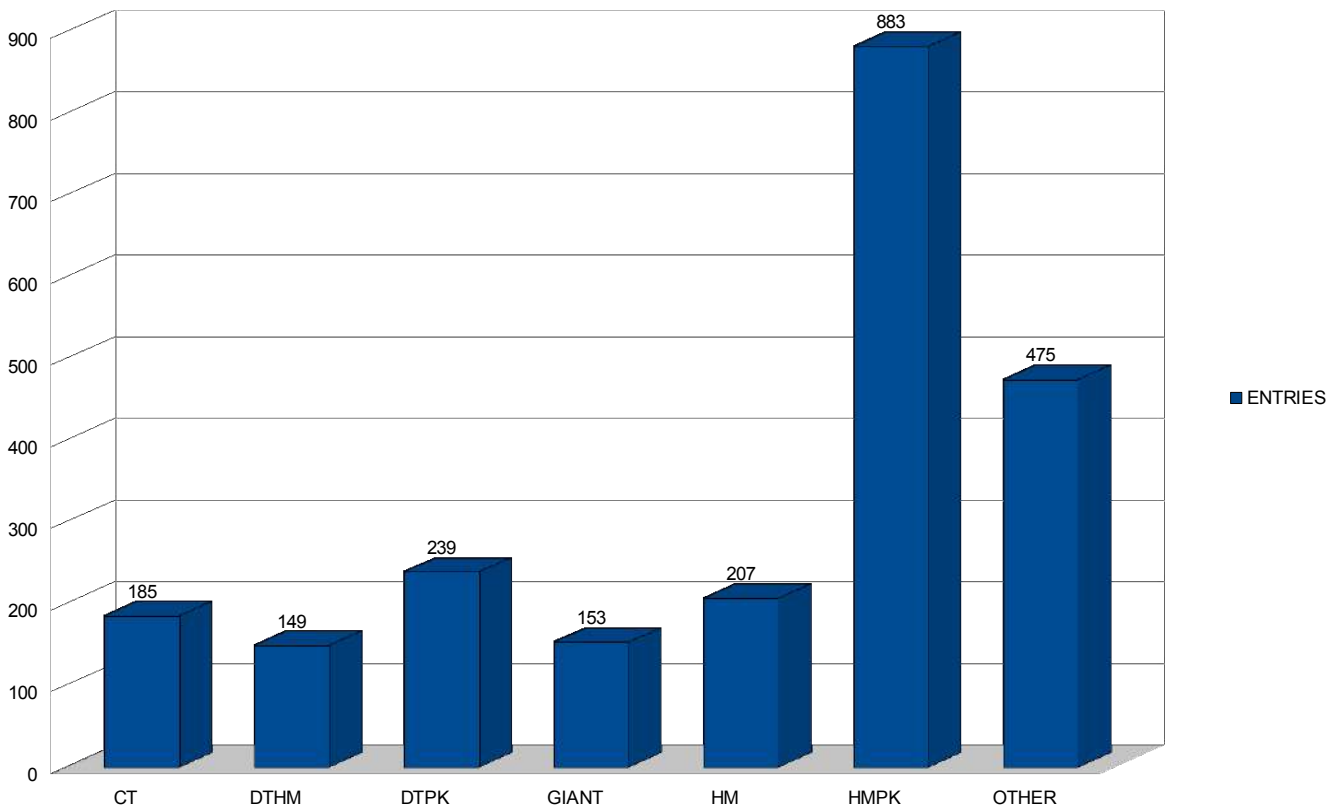

CATEGORY	REGULAR	JUNIOR	ANAK	FEMALE	F&F	TRIAL	AVATAR	WILDHYB	WILDORI	FIGHTER	TOTAL
CT	35	55	72	8	15						185
DTHM	32	66	37	1	13						149
DTPK	55	90	59	8	27						239
GIANT	32	42	63	7	9						153
HM	38	74	47	7	24	8	9				207
HMPK	221	292	234	21	50	22	43				883
OTHER						74		248	128	25	475
	413	619	512	52	138	104	52	248	128	25	2291