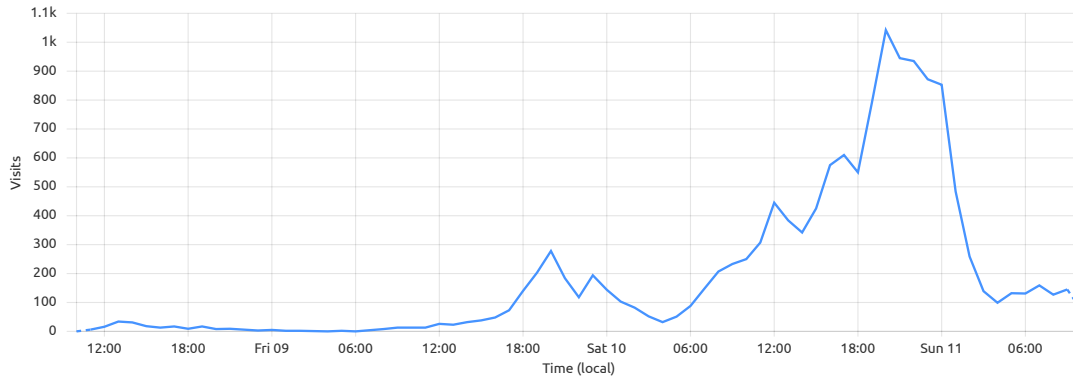

Web Analytics for all sites

Jun 8th 2023 10:50 (UTC +08:00) → Jun 11th 2023 10:50 (UTC +08:00)

Filters:

Host equals rock.systemphoenix.net

Visits summary

When someone navigates to your website, either directly or from an external referer. One visit can consist of multiple page views.

All Referrer Host Country Path Browser ...

Total

13.82k

○ rock.systemphoenix.net

13.82k

Visits by country

Malaysia	13.03k
Singapore	555
Saudi Arabia	57
Australia	39
Korea, South	31
United States	29
Brunei Darussalam	22
Vietnam	19
Indonesia	15
Unknown states, other entities or organizations	10